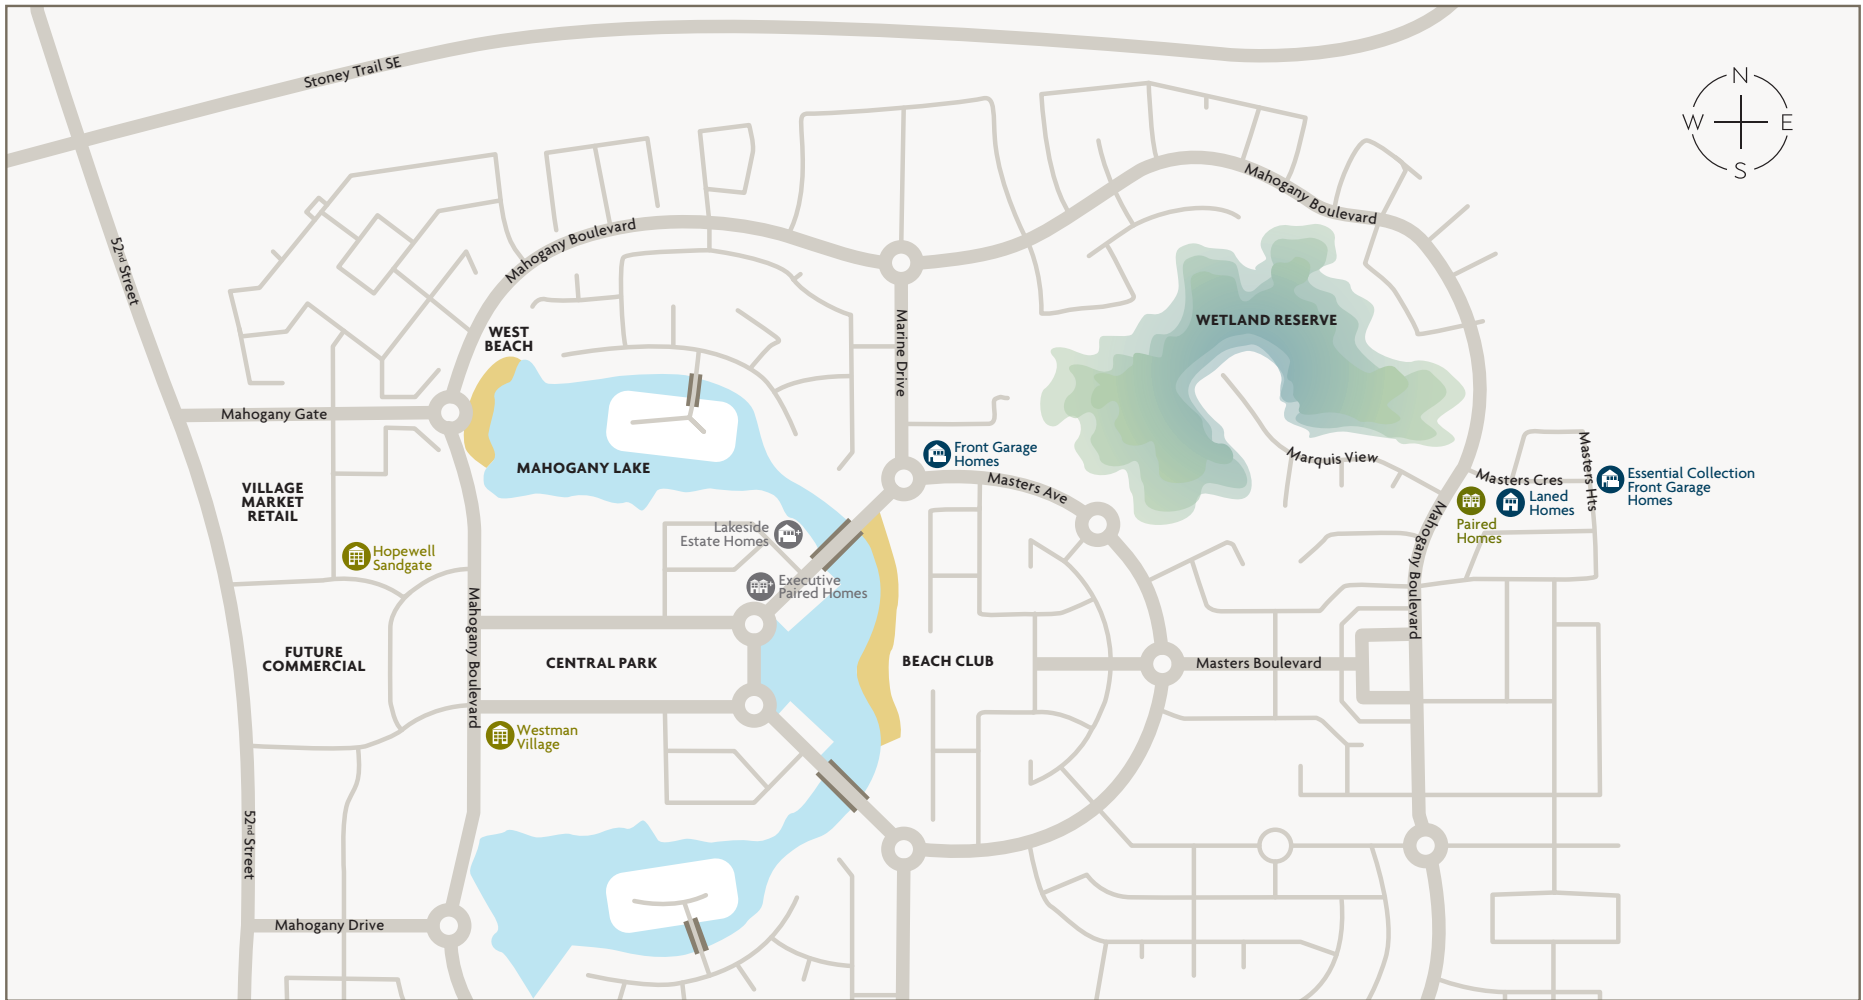

# DRIVING DIRECTIONS

Travel South on Deerfoot to Stoney Trail SE. Head East on Stoney Trail SE and then take a right onto 52<sup>nd</sup> Street heading South. Take your first left onto Mahogany Gate.

August 2017